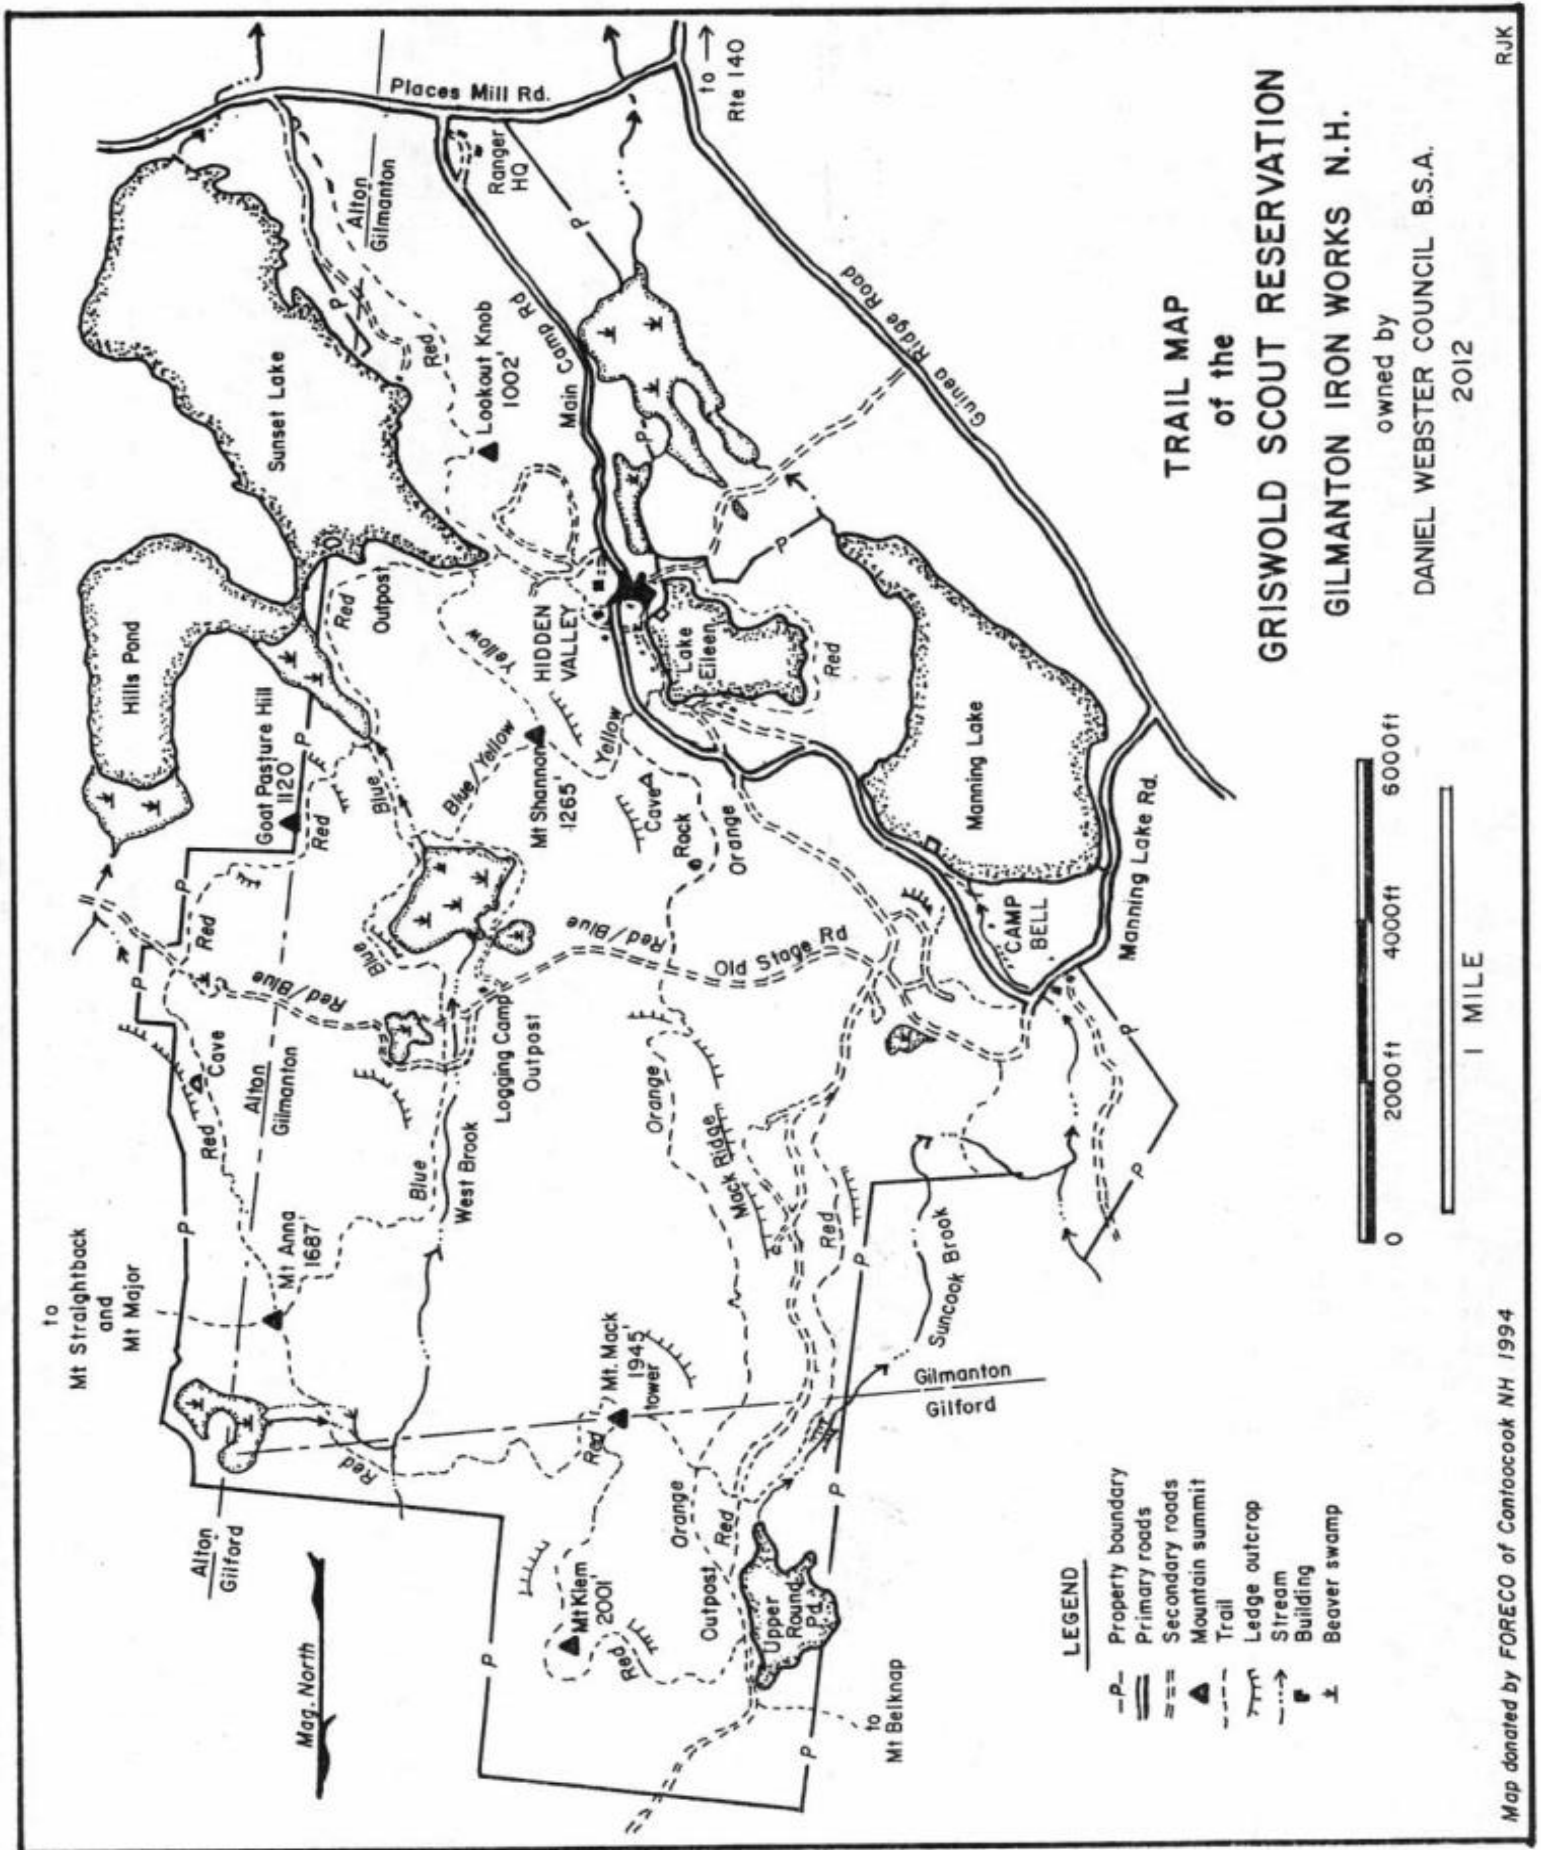

RESERVATION TRAIL MAP

TRAIL MAP
of the
GRISWOLD SCOUT RESERVATION
GILMANTON IRON WORKS N.H.
owned by
DANIEL WEBSTER COUNCIL B.S.A.
2012

RJK